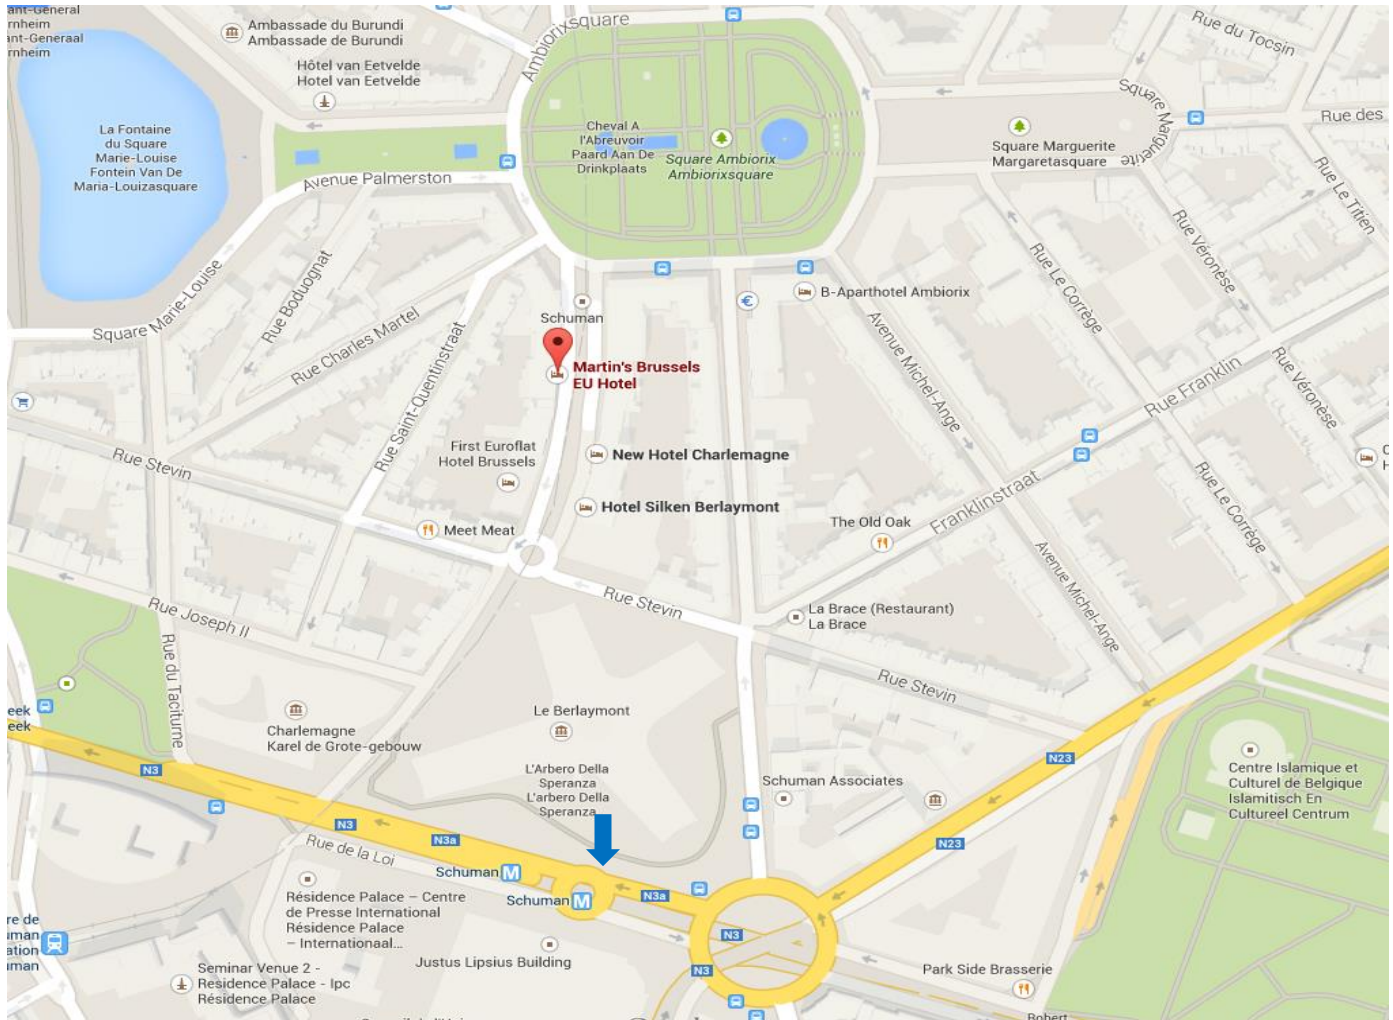

Your stop: **Beaulieu**

### From Martin's Brussels EU Hotel (+/- 30 min):

At station Schuman, take metro line **5 Herrmann-Debroux**

Your stop: **Beaulieu**

Other metro/bus/tram lines stopping at **Beaulieu**: 17, 71

## ACCOMMODATION: MARTIN'S BRUSSELS EU

80 Boulevard Charlemagne, 1000 Brussels

### Closest metro stop: Schuman